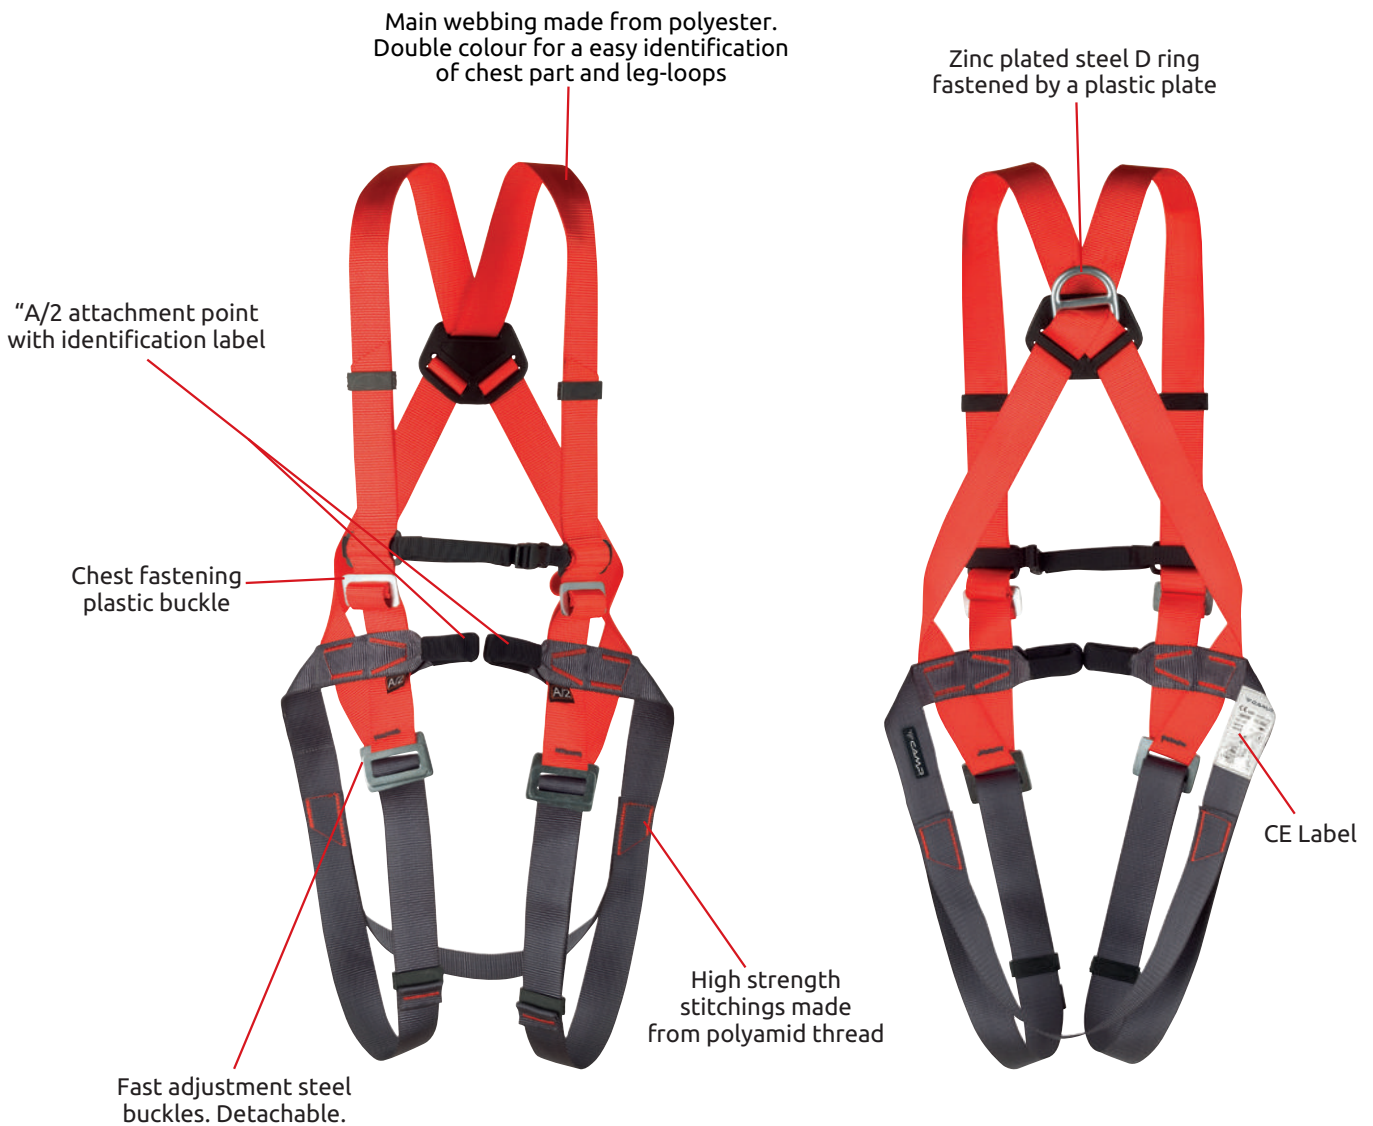

A full body harness with 2 attachment points for fall arrest: 1 sternal double textile loop, 1 dorsal steel ring.  
Steel components.  
One size fits all.

Ref.	Product name	Size	Weight		Chest 	Legs 	Height 	CE	EAC	Attachment points 
			g	oz	A (cm)	C (cm)	D (cm)			
09221	EMPIRE	One size	920	32.5	80-140	45-75	55-85	•	•	