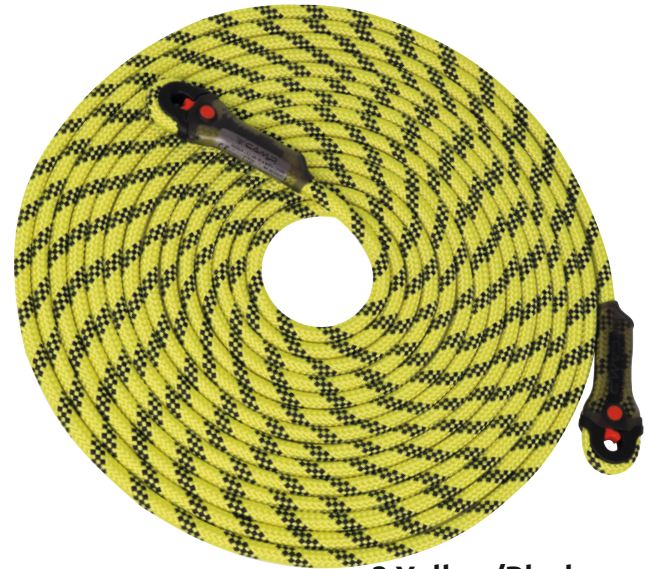

IRIDIUM 10.5 mm WITH LOOPS

ROPE

Ref. 2810A

CONFINED, TOWERS/INDUSTRY, ROOFS, SELF RESCUE

Iridium 10.5 mm semi-static rope cut to length and terminated with fixed loops with stitching rated to 22 kN at both ends. The protective system for rope loops and stitching is incredibly compact and robust; includes anti-rotation rubber for the carabiner.

Two new colors (yellow/black and black) available in 10, 20, 50 m lengths.

1 White/Black

- 2810A005C-1 5 m
- 2810A010C-1 10 m
- 2810A015C-1 15 m
- 2810A020C-1 20 m
- 2810A030C-1 30 m
- 2810A040C-1 40 m
- 2810A050C-1 50 m
- 2810A060C-1 60 m

3 Yellow/Black

- 2810A010C-3 10 m
- 2810A020C-3 20 m
- 2810A050C-3 50 m

4 Black

- 2810A010C-4 10 m
- 2810A020C-4 20 m
- 2810A050C-4 50 m

Ref.	Product name Nombre del producto	Color Color	Weight Peso		Static strength Resistencia estática kN	Material	CE EN 1891	Type Tipo	EAC
			g	oz					
2810A005C	IRIDIUM 10.5 mm 5 m WITH LOOPS	White/Black	430	15.2	22	Polyamide 6 Poliamida 6	•	A	•
2810A010C	IRIDIUM 10.5 mm 10 m WITH LOOPS	White/Black - Yellow/Black - Black	750	26.5	22		•	A	•
2810A015C	IRIDIUM 10.5 mm 15 m WITH LOOPS	White/Black	1080	38.1	22		•	A	•
2810A020C	IRIDIUM 10.5 mm 20 m WITH LOOPS	White/Black - Yellow/Black - Black	1400	49.4	22		•	A	•
2810A030C	IRIDIUM 10.5 mm 30 m WITH LOOPS	White/Black	2050	72.3	22		•	A	•
2810A040C	IRIDIUM 10.5 mm 40 m WITH LOOPS	White/Black	2700	95.2	22		•	A	•
2810A050C	IRIDIUM 10.5 mm 50 m WITH LOOPS	White/Black - Yellow/Black - Black	3350	118.2	22		•	A	•
2810A060C	IRIDIUM 10.5 mm 60 m WITH LOOPS	White/Black	4000	141.1	22		•	A	•