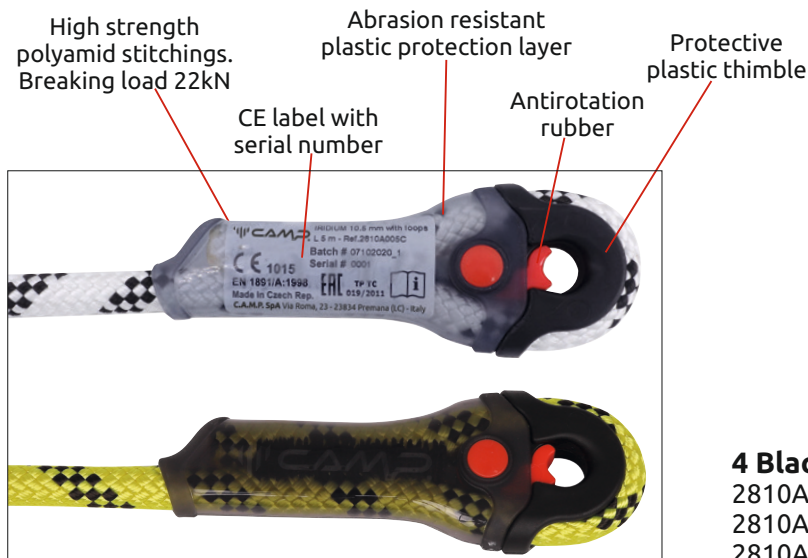

IRIDIUM 10.5 mm WITH LOOPS

ROPE

Ref. 2810A

CONFINED, TOWERS/INDUSTRY, ROOFS, SELF RESCUE

Iridium 10.5 mm semi-static rope cut to length and terminated with fixed loops with stitching rated to 22 kN at both ends. The protective system for rope loops and stitching is incredibly compact and robust; includes anti-rotation rubber for the carabiner.

Two new colors (yellow/black and black) available in 10, 20, 50 m lengths.

1 White/Black

- 2810A005C-1 5 m
- 2810A010C-1 10 m
- 2810A015C-1 15 m
- 2810A020C-1 20 m
- 2810A030C-1 30 m
- 2810A040C-1 40 m
- 2810A050C-1 50 m
- 2810A060C-1 60 m

3 Yellow/Black

- 2810A010C-3 10 m
- 2810A020C-3 20 m
- 2810A050C-3 50 m

4 Black

- 2810A010C-4 10 m
- 2810A020C-4 20 m
- 2810A050C-4 50 m

Ref.	Product name Nombre del producto	Color Color	Weight Peso		Static strength Resistencia estática kN	Material	CE EN 1891	Type Tipo	EAC
			g	oz					
2810A005C	IRIDIUM 10.5 mm 5 m WITH LOOPS	White/Black	430	15.2	22	Polyamide 6 Poliamida 6	•	A	•
2810A010C	IRIDIUM 10.5 mm 10 m WITH LOOPS	White/Black - Yellow/Black - Black	750	26.5	22		•	A	•
2810A015C	IRIDIUM 10.5 mm 15 m WITH LOOPS	White/Black	1080	38.1	22		•	A	•
2810A020C	IRIDIUM 10.5 mm 20 m WITH LOOPS	White/Black - Yellow/Black - Black	1400	49.4	22		•	A	•
2810A030C	IRIDIUM 10.5 mm 30 m WITH LOOPS	White/Black	2050	72.3	22		•	A	•
2810A040C	IRIDIUM 10.5 mm 40 m WITH LOOPS	White/Black	2700	95.2	22		•	A	•
2810A050C	IRIDIUM 10.5 mm 50 m WITH LOOPS	White/Black - Yellow/Black - Black	3350	118.2	22		•	A	•
2810A060C	IRIDIUM 10.5 mm 60 m WITH LOOPS	White/Black	4000	141.1	22		•	A	•