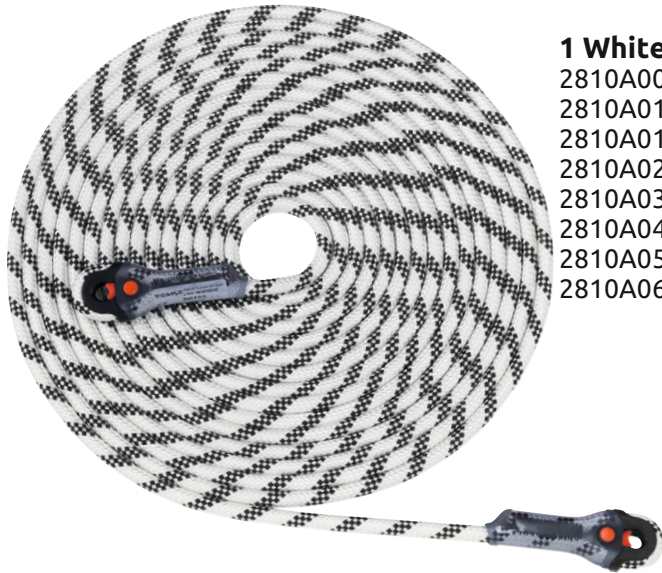

IRIDIUM 10.5 mm WITH LOOPS

ROPE

Ref. 2810A

CONFINED, TOWERS/INDUSTRY, ROOFS, SELF RESCUE

Iridium 10.5 mm semi-static rope cut to length and terminated with fixed loops with stitching rated to 22 kN at both ends. The protective system for rope loops and stitching is incredibly compact and robust; includes anti-rotation rubber for the carabiner.

Two new colors (yellow/black and black) available in 10, 20, 50 m lengths.

1 White/Black

- 2810A005C-1 5 m
- 2810A010C-1 10 m
- 2810A015C-1 15 m
- 2810A020C-1 20 m
- 2810A030C-1 30 m
- 2810A040C-1 40 m
- 2810A050C-1 50 m
- 2810A060C-1 60 m

3 Yellow/Black

- 2810A010C-3 10 m
- 2810A020C-3 20 m
- 2810A050C-3 50 m

4 Black

- 2810A010C-4 10 m
- 2810A020C-4 20 m
- 2810A050C-4 50 m

Ref.	Product name Nombre del producto	Color Color	Weight Peso		Static strength Resistencia estática kN	Material	CE EN 1891	Type Tipo	EAC
			g	oz					
2810A005C	IRIDIUM 10.5 mm 5 m WITH LOOPS	White/Black	430	15.2	22	Polyamide 6 Poliamida 6	•	A	•
2810A010C	IRIDIUM 10.5 mm 10 m WITH LOOPS	White/Black - Yellow/Black - Black	750	26.5	22		•	A	•
2810A015C	IRIDIUM 10.5 mm 15 m WITH LOOPS	White/Black	1080	38.1	22		•	A	•
2810A020C	IRIDIUM 10.5 mm 20 m WITH LOOPS	White/Black - Yellow/Black - Black	1400	49.4	22		•	A	•
2810A030C	IRIDIUM 10.5 mm 30 m WITH LOOPS	White/Black	2050	72.3	22		•	A	•
2810A040C	IRIDIUM 10.5 mm 40 m WITH LOOPS	White/Black	2700	95.2	22		•	A	•
2810A050C	IRIDIUM 10.5 mm 50 m WITH LOOPS	White/Black - Yellow/Black - Black	3350	118.2	22		•	A	•
2810A060C	IRIDIUM 10.5 mm 60 m WITH LOOPS	White/Black	4000	141.1	22		•	A	•